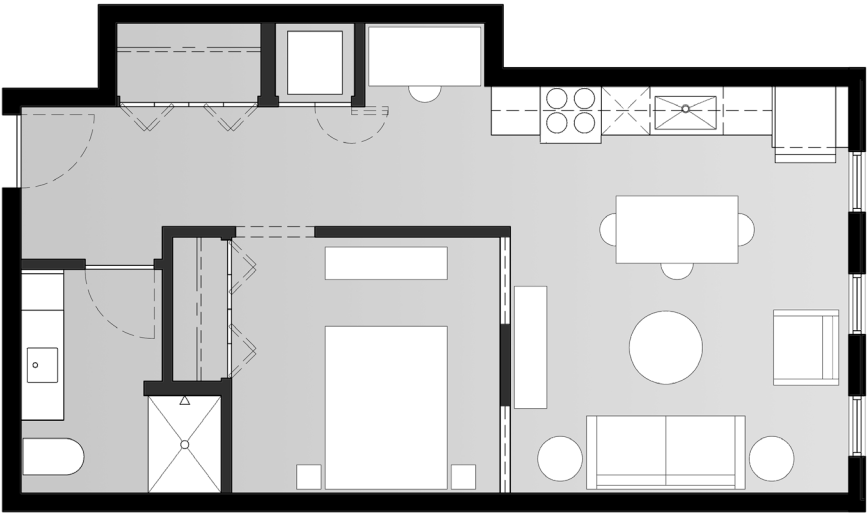

1
BDRM

660 SQFT

1C

PRICING:

UNIT/ FLOOR:

Professionally Managed by
FOUNDERS 3
REAL ESTATE SERVICES

2900 North Oakland
Milwaukee, WI

414
928
2929

**THE
EAST
SIDER**

EastsiderMKE.com

Specifications, equipment, dimensions and prices are subject to change without notice. Dimensions and square footages shown are approximate and do not include balconies.