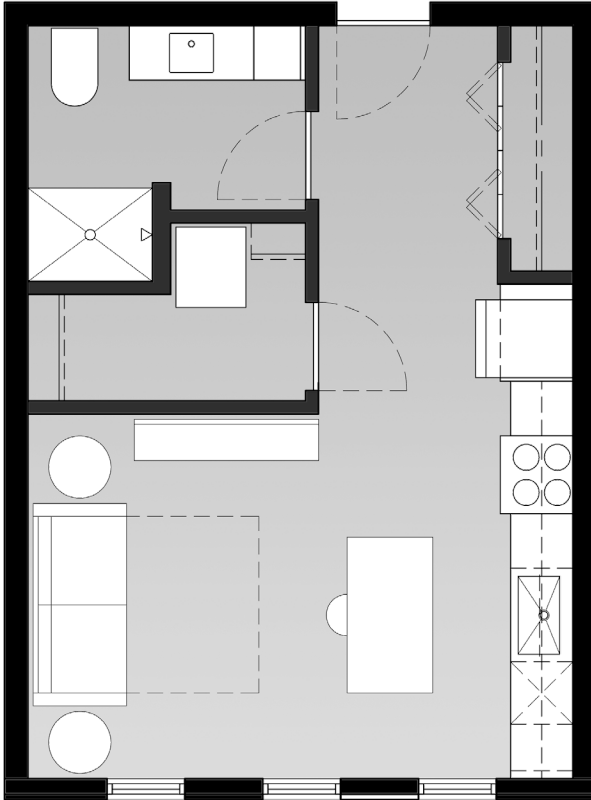

S STUDIO

450 SQFT

0A

PRICING:

UNIT/ FLOOR:

Professionally Managed by
FOUNDERS 3
REAL ESTATE SERVICES

2900 North Oakland
Milwaukee, WI

EastsiderMKE.com

414
928
2929

THE
EAST
SIDER

Specifications, equipment, dimensions and prices are subject to change without notice. Dimensions and square footages shown are approximate and do not include balconies.